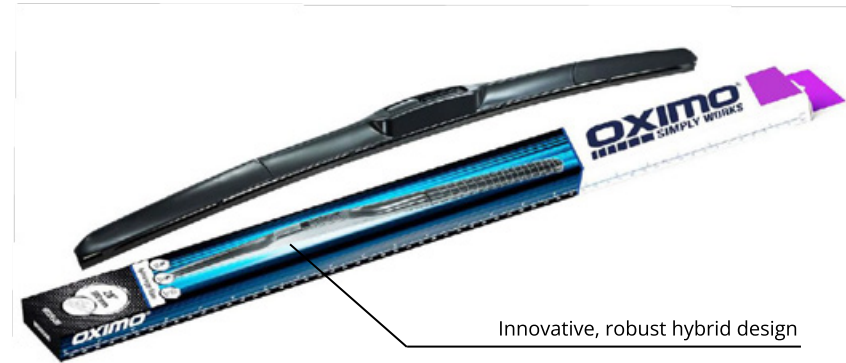

WUH hybrid wipers

Available lengths: 350 - 700 mm

Quantity in package: 1 pc

Construction: hybrid

Our innovative hybrid wiper line features a 9mm U-shaped mount and combines the advantages of frameless and steel designs.

Innovative, robust hybrid design

Available sizes of WUH SERIES

Inches	14	16	17	18	19	20	21	22	24	26	28
Millimeters	350	400	425	450	475	500	525	550	600	650	700
Symbol	WUH350	WUH400	WUH425	WUH450	WUH475	WUH500	WUH525	WUH550	WUH600	WUH650	WUH700

WA-WL dedicated wipers

Available lengths: 300 - 700 mm

Quantity in package: 2 pc (set)

Construction: frameless

The dedicated series offers a set of two frameless wipers. This series is a dedicated solution that comes with the specific elements for the vehicle model installed, making installation so simple. Each package contains a set of two wipers in the appropriately selected length, providing a complete solution for the windshield.