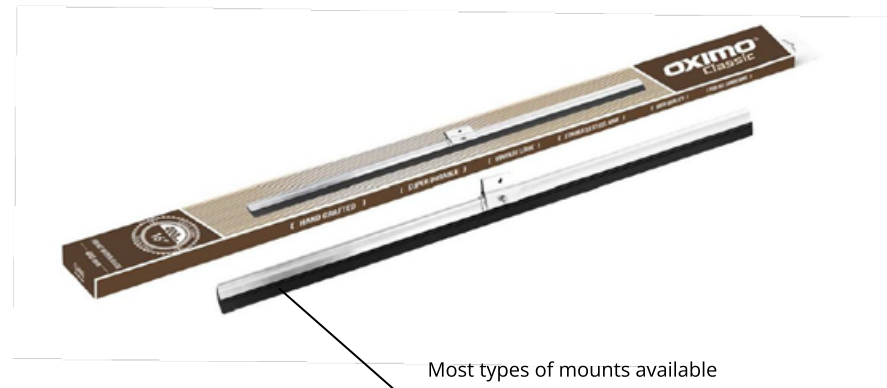

Car-specific wiper arm kits

Classic stainless steel skeleton wipers

Available lengths: 250 - 550 mm

Quantity in package: 1 pc

Construction: frame wipers, metal parts made of stainless steel

OXIMO® Classic wipers combine beautiful, old-school design with modern performance, ensuring good visibility and a smooth drive. This makes them suitable for everyday use which is enjoyed by classic car enthusiasts who value both style and functionality.