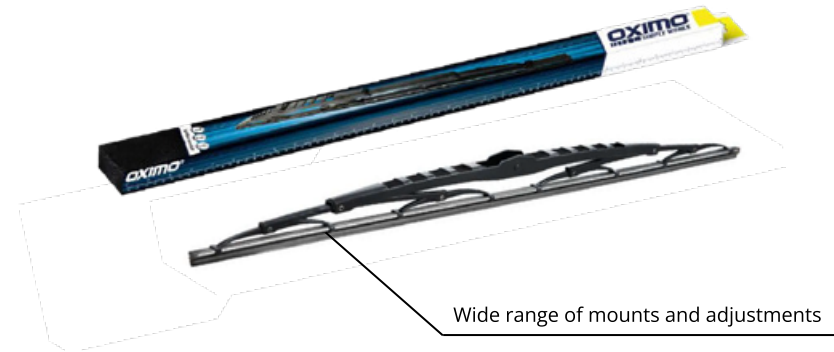

Dedicated sets for the most popular cars on the market

WUSAG wipers for trucks and buses

Available lengths: 650 - 1000 mm

Quantity in package: 1 pc

Construction: steel frame

Wipers with a traditional steel frame construction with 4 different types of mounting: U-type in 9 mm and 12 mm width and for screw fixing in 16.2 mm width, U-fixing 16 mm, screw fixing (width 13.6 - 16.5 mm) and screw fixing (width 21 mm and 25 mm). Dedicated to some models of buses and trucks.