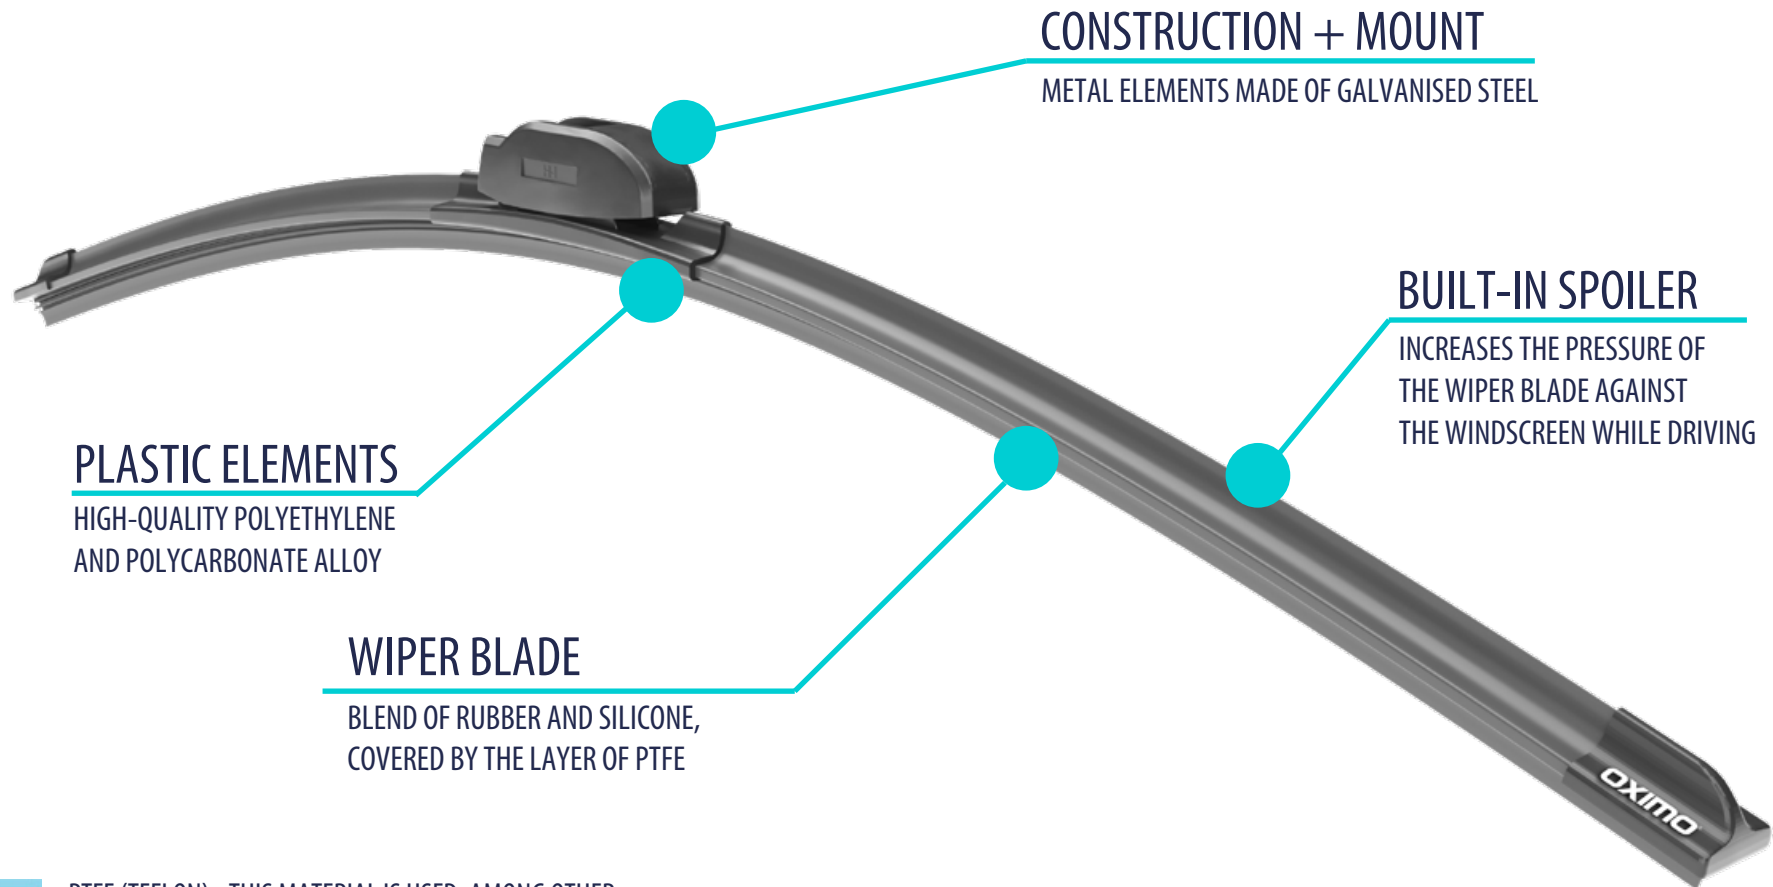

CONSTRUCTION + MOUNT

METAL ELEMENTS MADE OF GALVANISED STEEL

BUILT-IN SPOILER

INCREASES THE PRESSURE OF THE WIPER BLADE AGAINST THE WINDSCREEN WHILE DRIVING

WIPER BLADE

BLEND OF RUBBER AND SILICONE, COVERED BY THE LAYER OF PTFE

PLASTIC ELEMENTS

HIGH-QUALITY POLYETHYLENE AND POLYCARBONATE ALLOY

PTFE (TEFLON) - THIS MATERIAL IS USED, AMONG OTHER THINGS, FOR ITS NON-STICK PROPERTIES, MINIMAL FRICTION COEFFICIENT AND UV RESISTANCE. THIS ENSURES EFFECTIVE WATER COLLECTION FROM THE WINDOW AND QUIET AND LONG-LASTING OPERATION.