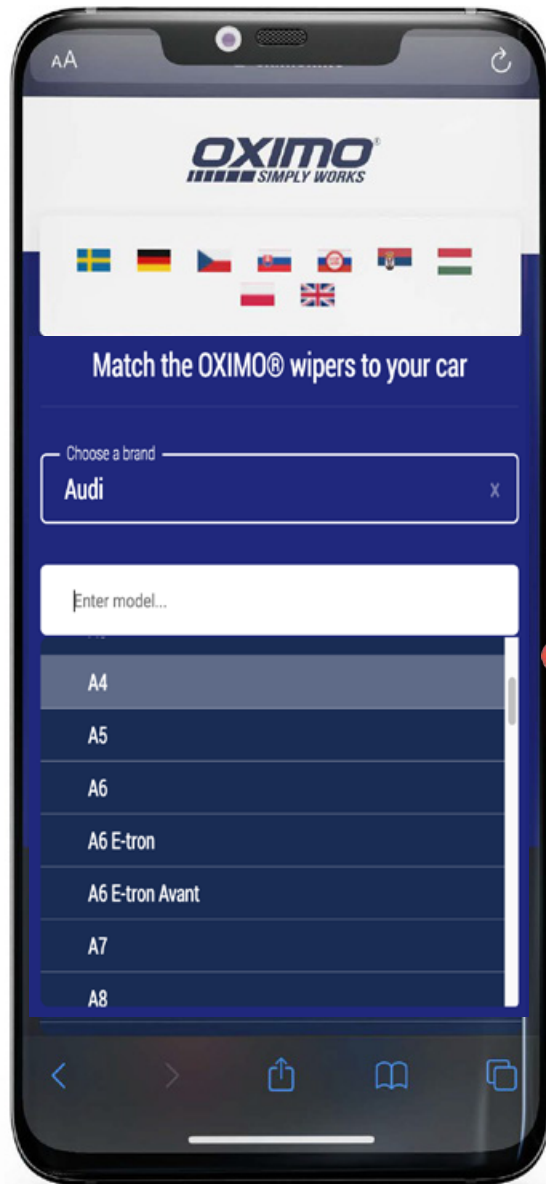

ONLINE SEARCH ENGINE