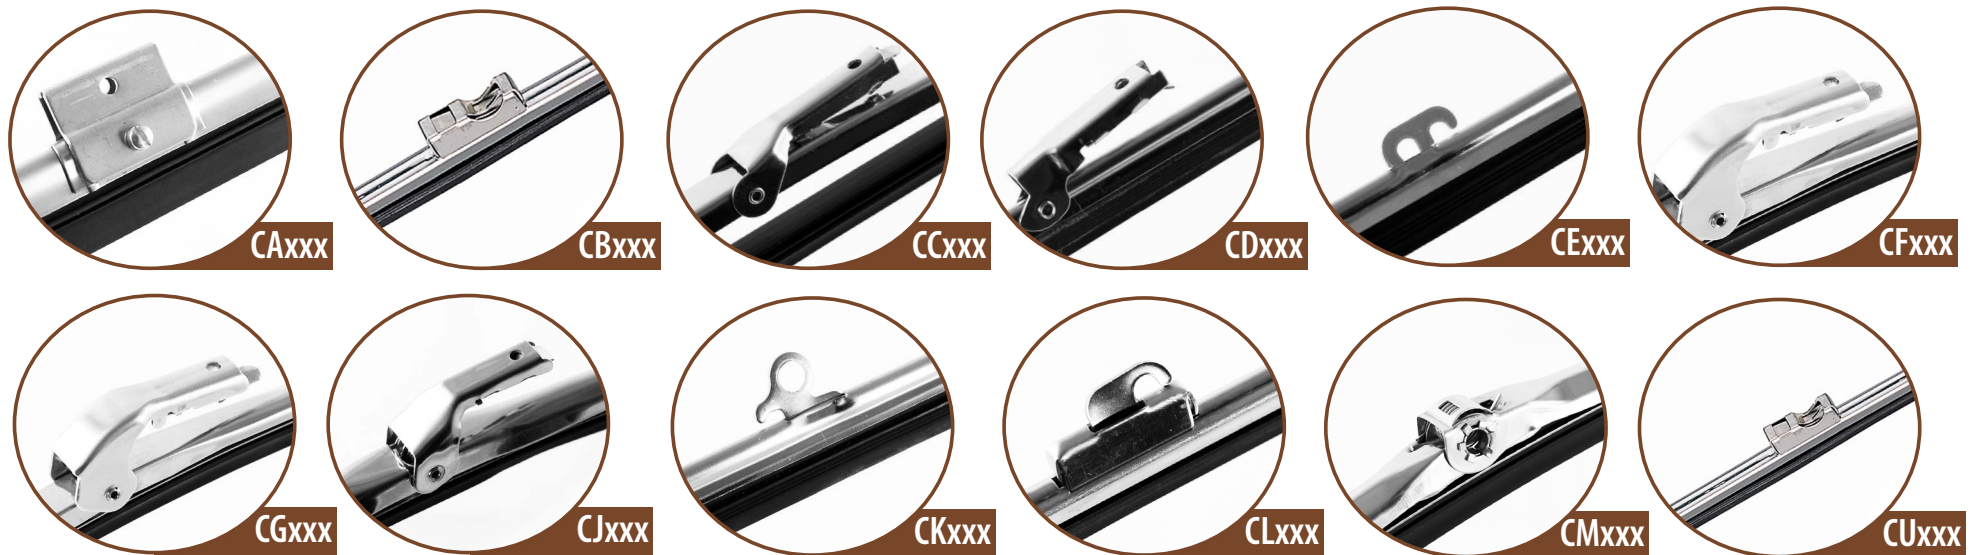

- preferred * length differs from the original ** Without integrated washing nozzle

NEW ON THE MARKET
WIPERS FOR CLASSIC CARS

OXIMO[®]
Classic

Exceptional OXIMO[®] classic wipers design will blend in perfectly with the style of the car, while providing visibility and comfort, especially if the owner uses his classic every day. It is the attention to detail that makes the vehicle attract attention, especially in the external elements, such as windshield wipers.

OXIMO CLASSIC WIPERS - THE WHOLE RANGE

Construction: Frame wipers

Metal parts: Crafted from stainless, polished steel

Available lengths: 150 - 800 mm

Quantity per package: 1 pc

OXIMO CLASSIC WIPERS - THE WHOLE RANGE